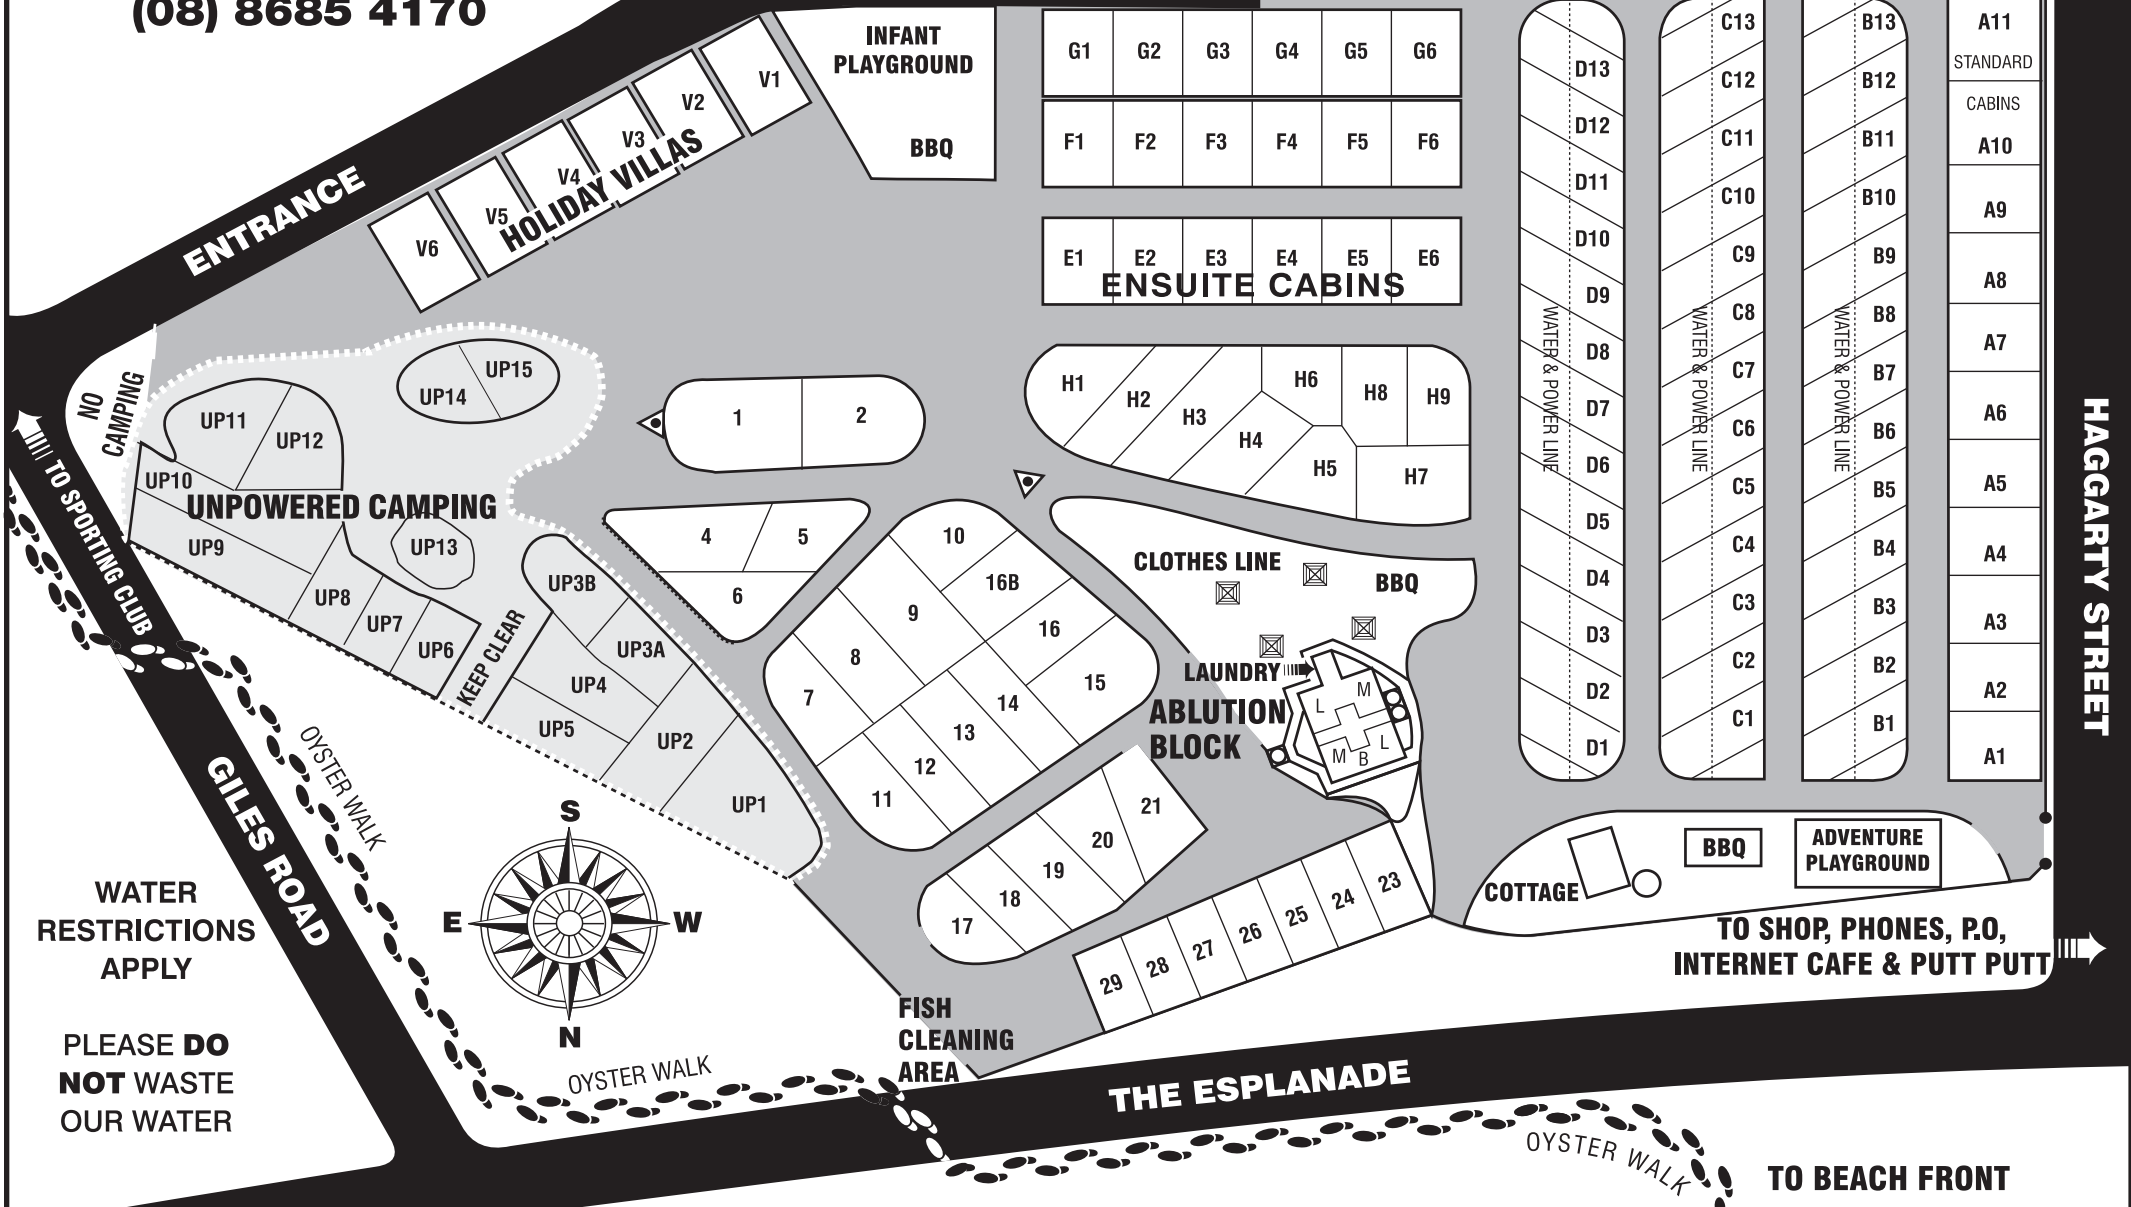

Welcome to
COFFIN BAY
CARAVAN PARK
 (08) 8685 4170

Reception

Please read Park Rules Overleaf
Have a Happy Holiday!

● DUMP POINT

HAGGARTY STREET

TO SHOP, PHONES, P.O,
 INTERNET CAFE & PUTT PUTT

TO BEACH FRONT

WATER RESTRICTIONS APPLY
 PLEASE DO NOT WASTE OUR WATER

ENTRANCE

GILES ROAD

THE ESPLANADE

NO CAMPING
 TO SPORTING CLUB

UNPOWERED CAMPING

INFANT PLAYGROUND

BBQ

ENSUITE CABINS

CLOTHES LINE

BBQ

LAUNDRY
 ABLUTION BLOCK

WATER & POWER LINE

WATER & POWER LINE

WATER & POWER LINE

STANDARD CABINS

A2

A1

ADVENTURE PLAYGROUND

BBQ

COTTAGE

FISH CLEANING AREA

OYSTER WALK

OYSTER WALK